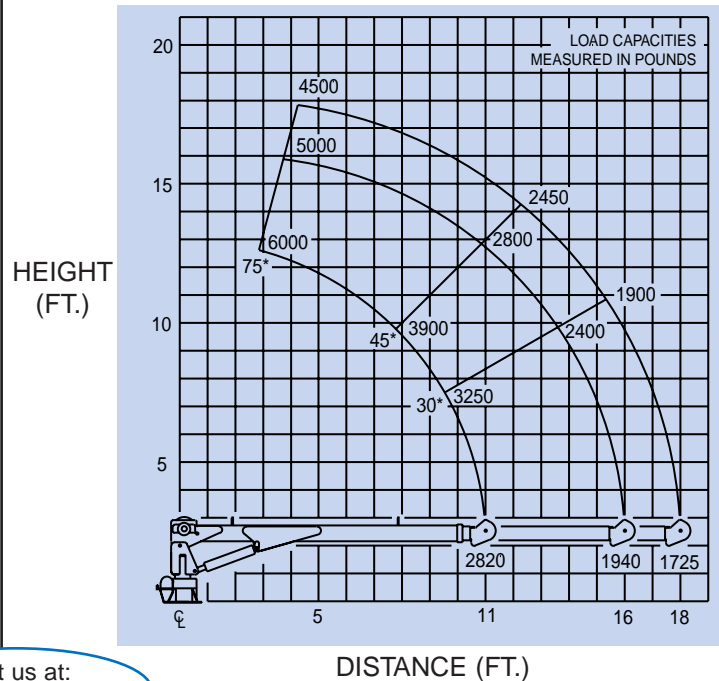

MODEL T6000H & T6000EH

Visit us at:
tigercranes.com